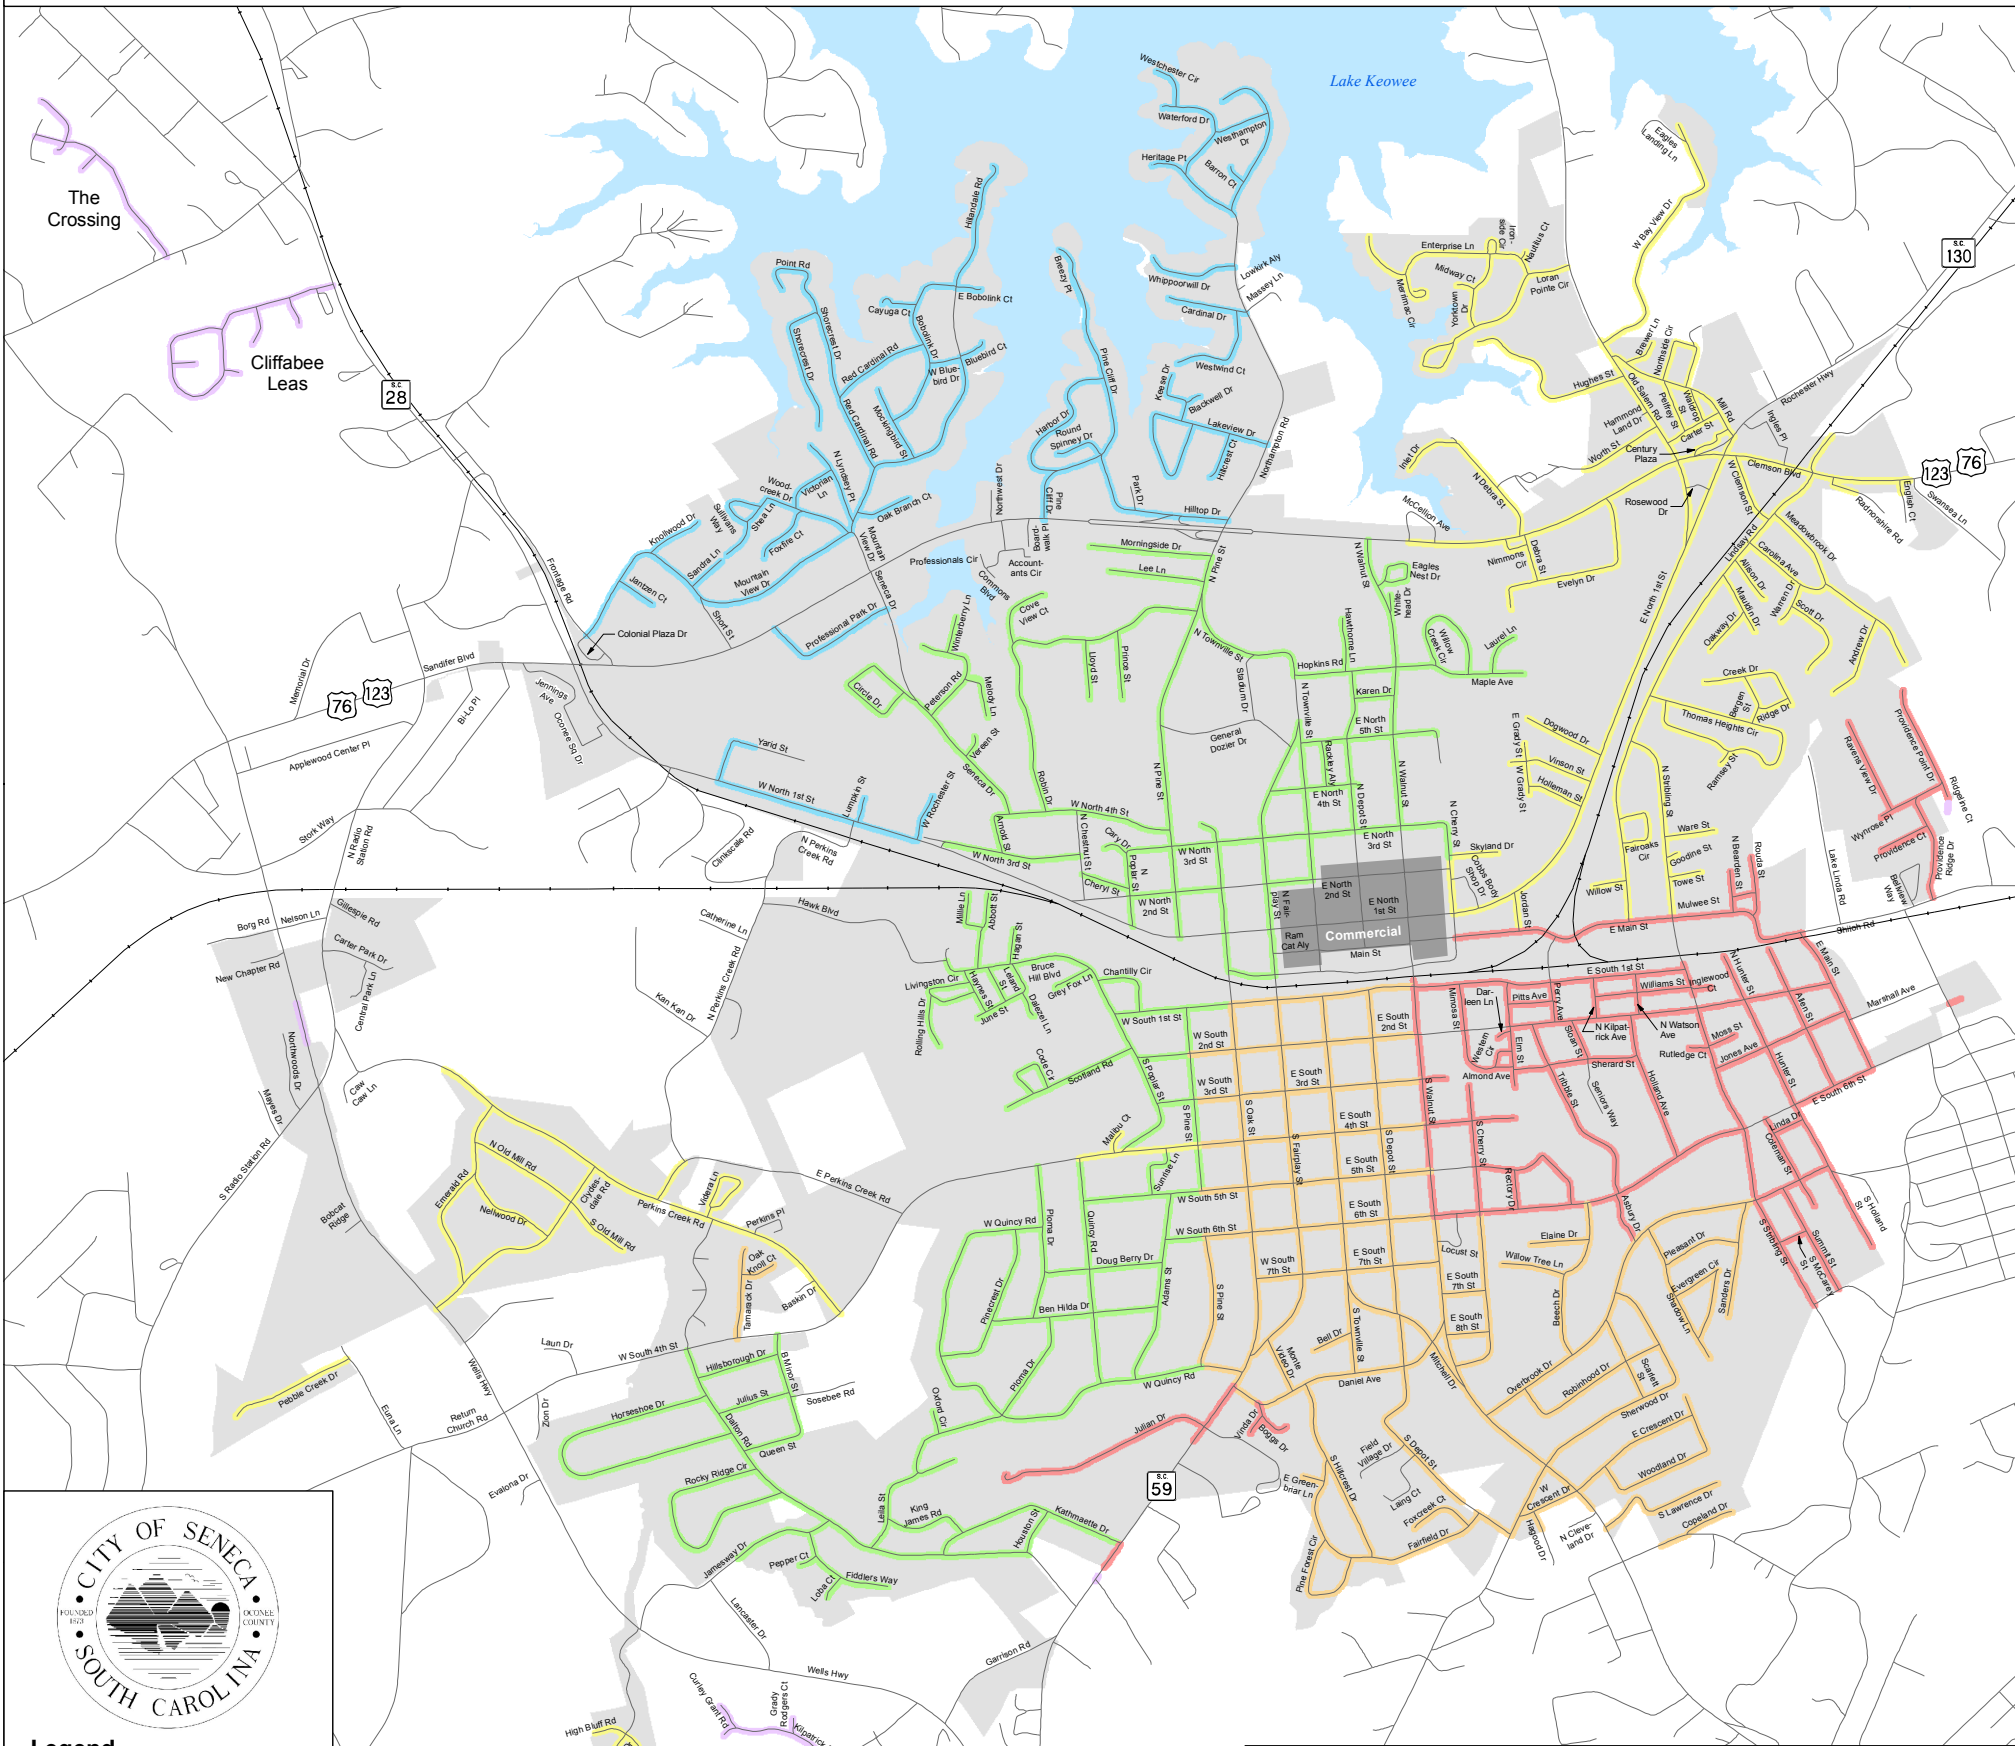

# Sanitation Routes

Street (Address Block)	Pick-up Day	Street (Address Block)	Pick-up Day	Street (Address Block)	Pick-up Day	Street (Address Block)	Pick-up Day	Street (Address Block)	Pick-up Day	Street (Address Block)	Pick-up Day	Street (Address Block)	Pick-up Day
Abbott St	Thurs	Century Plaza Dr	Wed	E Main St	Mon	Fenwick Ct	Wed	Jones Ave	Mon	Mitchell Dr	Tues	Old Salem Rd	Wed
Adams St	Thurs	Champion Plaza Dr	Wed	E North 1st St	Wed	Fiddlers Way	Thurs	Jordan St	Wed	Mockingbird St	Fri	Oleander Trl	Wed
Allen St	Mon	Chantilly Cir	Thurs	E North 2nd St	Thurs	Foxcreek Ct	Tues	Julian Dr	Mon	Monte Video Dr	Fri	Olian Adit Dr	Wed
Allison Dr	Wed	Chatham Dr	Wed	E North 3rd St	Thurs	Foxfire Ct	Fri	Julius St	Thurs	Mommon Church Rd	Tues	Overbrook Dr (400-900)	Tues
Almond Ave	Mon	Cheryl St	Thurs	E North 4th St	Thurs	Goodine St	Wed	June St	Thurs	Morningside Dr	Thurs	Overbrook Dr (1000)	Mon
Andrew Dr	Wed	Chesswood Dr	Tues	E North 5th St	Thurs	Grey Fox Ln	Thurs	Karen Dr	Thurs	Moss St	Mon	Oxford Cir	Thurs
Arnold St	Thurs	Circle Dr	Thurs	E South 1st St (100-300)	Tues	Grey Oaks Dr	Wed	Kathmaette Dr	Thurs	Mountain View Dr	Fri	Pebble Creek Dr	Wed
Asbury Dr	Mon	Clemson Blvd	Wed	E South 1st St (400-900)	Mon	Hagan St	Thurs	Keese Dr	Fri	Mulwee St	Mon	Pelfrey St	Wed
Ashford Bluff Dr	Wed	Club Dr	Wed	E South 2nd St (100-300)	Tues	Hagood Dr	Tues	King James Rd	Thurs	N Bearden St	Mon	Pepper Ct	Thurs
B Minor St	Thurs	Club View Dr	Wed	E South 2nd St (400-1200)	Mon	Harvey Dr	Wed	Knollwood Dr	Fri	N Cherry St	Wed	Perkins Creek Rd	Wed
Barn Hill Dr	Wed	Clydesdale Rd	Wed	E South 3rd St (100-300)	Tues	Harbor Dr	Fri	Lakeview Dr	Fri	N Debra St	Wed	Perry Ave	Mon
Barnon Ct	Fri	Code Cir	Thurs	E South 3rd St (400)	Mon	Hawthorne Ln	Thurs	Laurel Ln	Thurs	N Depot St	Thurs	Peterson Dr	Thurs
Beech Dr	Tues	Coleman St	Mon	E South 4th St (100-300)	Tues	Haynes St	Thurs	Lee Ln	Thurs	N Fairplay St	Thurs	Pine Cliff Dr	Fri
Bell Dr	Tues	Copeland Dr	Tues	E South 4th St (400-500)	Mon	Hedrick Ln	Wed	Leila St	Thurs	N Hunter St	Mon	Pine Forest Cir	Tues
Ben Hilda Dr	Thurs	Copperhead Hill	Wed	E South 5th St (100-300)	Tues	Heritage Pt	Fri	Leland St	Thurs	N Kilpatrick Ave	Mon	Pinecrest Dr	Thurs
Bergen St	Wed	Cove View Ct	Thurs	E South 5th St (400-500)	Mon	High Bluff Rd	Wed	Linda Dr	Mon	N Lyndsey Point	Fri	Pitts Ave	Mon
Blackwell Dr	Fri	Creek Dr	Wed	E South 6th St (100-300)	Tues	Hillandale Rd	Fri	Lindsay Rd	Wed	N Oak St	Thurs	Pleasant Dr	Tues
Bluebird Ct	Fri	Cross Creek Dr	Wed	E South 6th St (400-1200)	Mon	Hillicrest Ct	Fri	Livingston Cir	Thurs	N Old Mill Rd	Wed	Ploma Dr	Thurs
Bobolink Dr	Fri	Dalezel Ln	Thurs	E South 7th St	Tues	Hillsborough Dr	Thurs	Lloyd St	Thurs	N Pine St	Wed	Point Rd	Fri
Bogey Blvd	Wed	Dalton Rd	Thurs	E South 8th St	Tues	Hilltop Dr	Fri	Loba Ct	Thurs	N Poplar St	Thurs	Prince St	Thurs
Boggs Dr	Mon	Daniel Ave	Tues	Eagles Nest Dr	Thurs	Holland Ave	Mon	Loran Pointe Cir	Wed	N Stribling St	Wed	Professional Park Dr	Fri
Boulders Dr	Wed	Darleen Ln	Mon	Eagles View Dr	Wed	Holleman St	Wed	Lumpkin St	Fri	N Townville St	Thurs	Providence Ct	Mon
Breezy Pt	Fri	Deadwood Loop	Wed	Etaline Dr	Tues	Hopkins Rd	Thurs	Malibu Ct	Wed	N Walnut St	Thurs	Providence Point Dr	Mon
Brewer Ln	Wed	Debra St	Mon	Elm St	Mon	Horseshoe Dr	Thurs	Maple Ave	Thurs	N Watson Ave	Mon	Providence Ridge Dr	Mon
Brook Hollow Dr	Wed	Dog Leg Ln	Wed	Emerald Rd	Wed	Houston St	Thurs	Mauldin Dr	Wed	Naultick Ct	Wed	Queen St	Thurs
Bruce Hill Blvd	Thurs	Dogwood Dr	Wed	English Ct	Wed	Hughes St	Wed	Meadowbrook Dr	Wed	Nellwood Dr	Wed	Quincy Rd	Wed
Bypass 123	Wed	Doug Berry Dr	Thurs	Enterprise Ln	Wed	Hunter St	Mon	Melody Ln	Thurs	Nimmons Cir	Wed	Rackley Alley	Thurs
Cardinal Dr	Fri	Dye Dr	Wed	Evelyn Dr	Wed	Inglewood Ct	Mon	Merrimac Cir	Wed	Northampton Rd	Fri	Radnorshire Rd	Wed
Carolina Ave	Wed	E Bobolink Ct	Fri	Evergreen Cir	Tues	Inlet Dr	Wed	Midway Ct	Wed	Northside Cir	Wed	Ramsey St	Wed
Carter St	Wed	E Crescent Dr	Tues	Fairfield Dr	Tues	Ironside Cir	Wed	Mill Rd	Wed	Oak Branch Ct	Fri	Ravens View Dr	Mon
Cary Dr	Thurs	E Grady St	Wed	Fairoaks Cir	Wed	Jamesway Dr	Thurs	Millie Ln	Thurs	Oak Knoll	Tues	Rectory Dr	Mon
Cayuga Ct	Fri	E Greenbrier Ln	Tues	Feathery Ln	Wed	Jantzen Ct	Fri	Mimosa St	Mon	Oakway Dr	Wed	Red Cardinal Rd	Fri